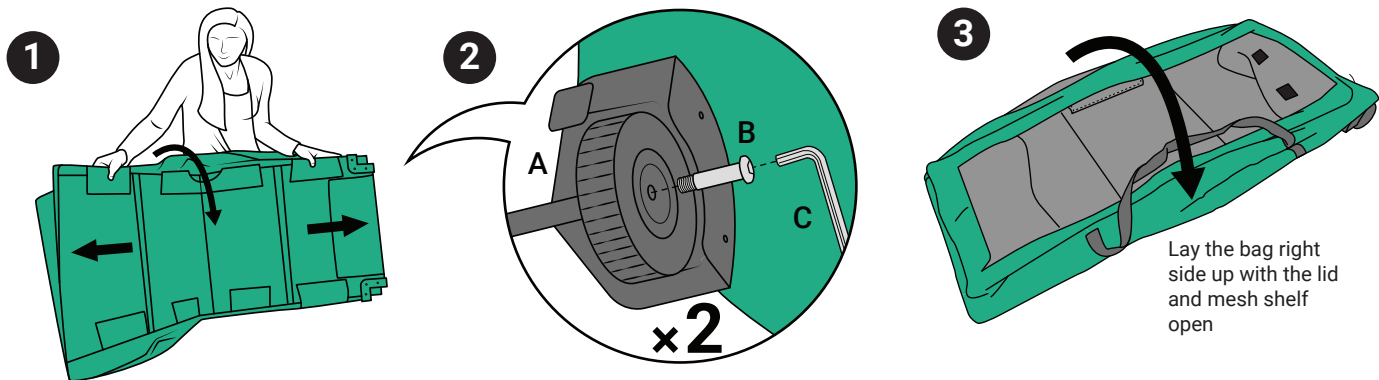

TREEKEEPER™

WWW.TREEKEEPERBAGS.COM

For assistance with assembly or installation, parts and customer service:
www.TreeKeeperBags.com/Help | Support@VillageLighting.com

GREENSKEEPER™ STORAGE BAG

MODEL #: TK-10773
PATENT PENDING

PARTS :

ASSEMBLY INSTRUCTIONS

IMPORTANT, RETAIN FOR FUTURE
REFERENCE:
READ CAREFULLY

Intended for indoor use