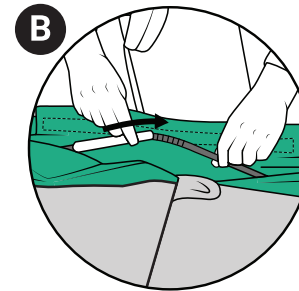

BIG WHEEL MULTI STORAGE BAG

MODEL #: TK-10776

PATENT PENDING

PARTS :

V 04160

IMPORTANT, RETAIN FOR FUTURE REFERENCE: READ CAREFULLY

Intended for indoor use

TREEKEEPER™