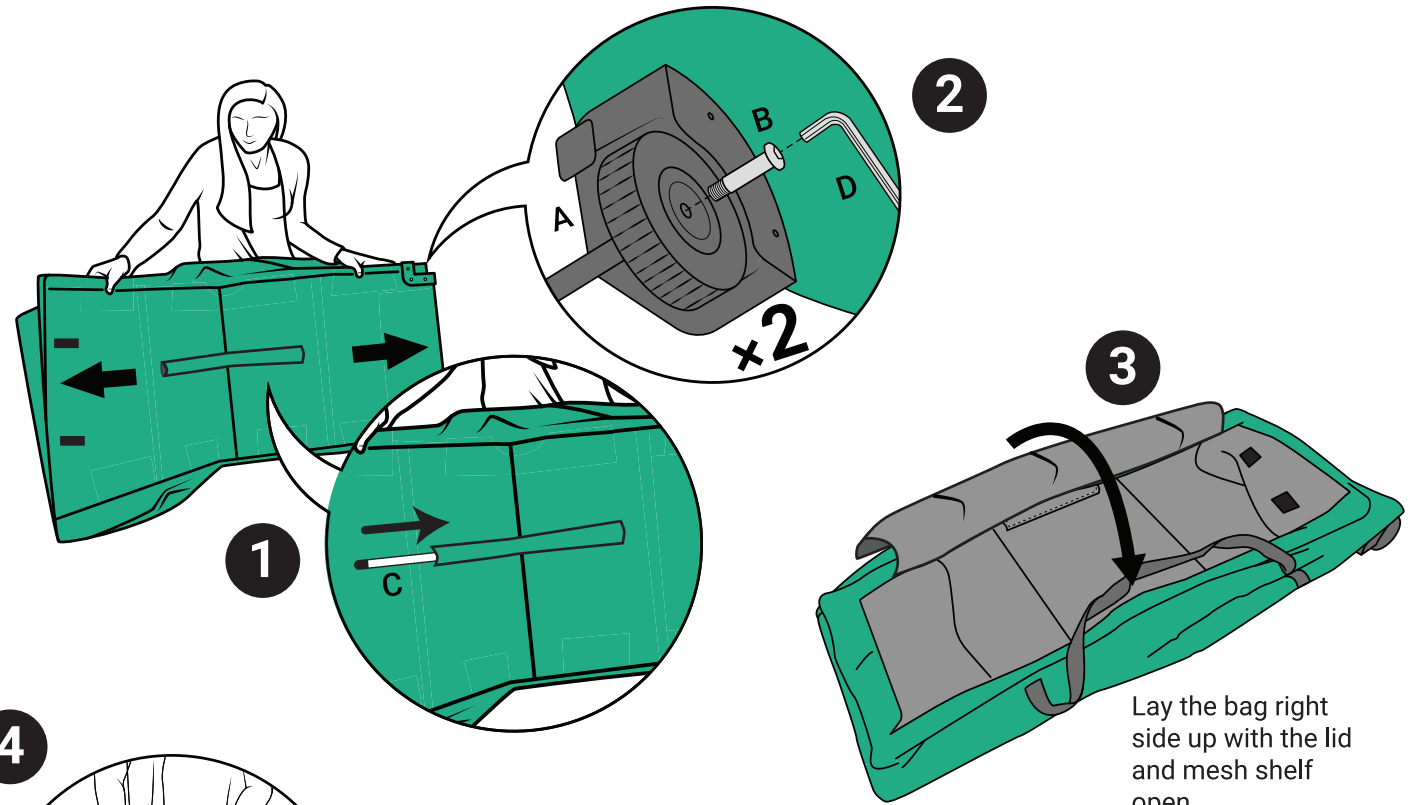

BIG WHEEL MULTI STORAGE BAG

MODEL #: TK-10776

PATENT PENDING

PARTS :

V 04160

IMPORTANT, RETAIN FOR FUTURE REFERENCE: READ CAREFULLY

Intended for indoor use

TREEKEEPER™