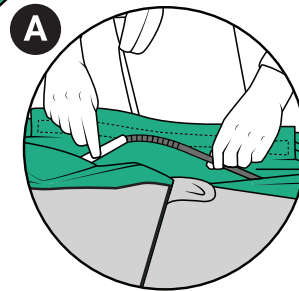

BIG WHEEL MULTI STORAGE BAG

MODEL #: TK-10776

PATENT PENDING

PARTS :

V 04160

IMPORTANT, RETAIN FOR FUTURE REFERENCE: READ CAREFULLY

Intended for indoor use

TREEKEEPER™