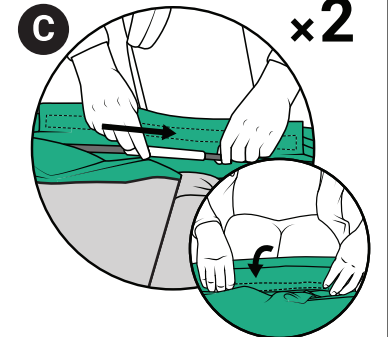

BIG WHEEL MULTI STORAGE BAG

MODEL #: TK-10776

PATENT PENDING

PARTS :

V 04160

IMPORTANT, RETAIN FOR FUTURE REFERENCE: READ CAREFULLY

Intended for indoor use

TREEKEEPER™