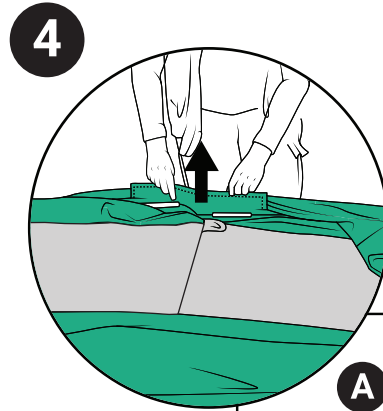

BIG WHEEL MULTI STORAGE BAG

MODEL #: TK-10776

PATENT PENDING

PARTS :

V 04160

IMPORTANT, RETAIN FOR FUTURE REFERENCE: READ CAREFULLY

Intended for indoor use

TREEKEEPER™